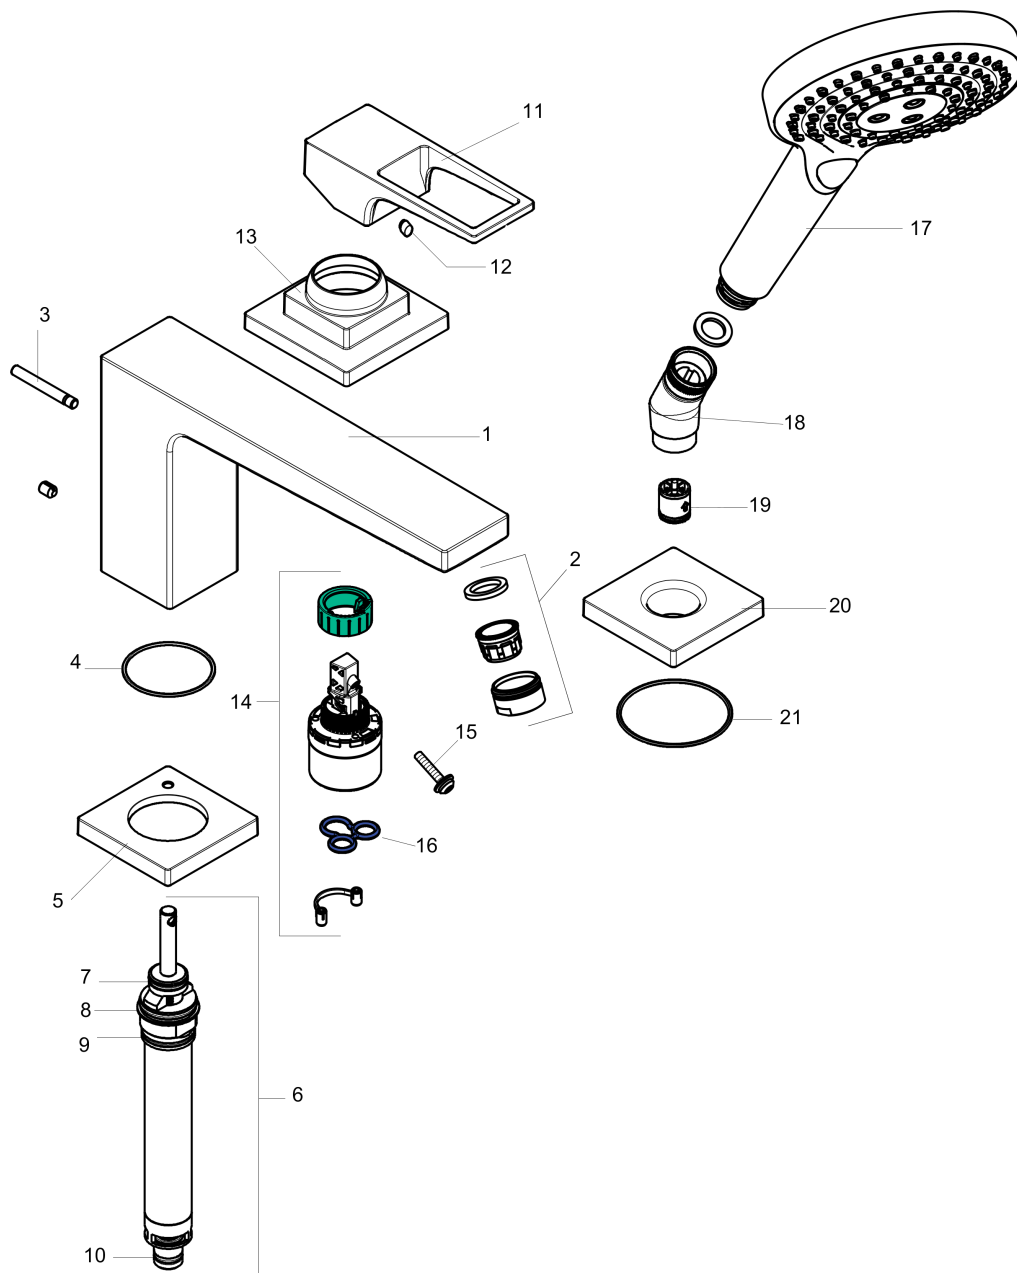

Metropol
3-Hole Roman Tub Set Trim with Loop Handle and 1.75 GPM Handshower
 Surface: **chrome** Part no. : **74554001**

Description

Features

- Flow: 5.81 GPM (22 L/Min)
- Flow rate of hand shower at 3 bar: 1.75 GPM (6.6 L/Min)
- Ceramic cartridge
- Integrated double backflow prevention

Item details

List Price \$ 989.00

Technology

Compliance

Product image

Scale drawing

Metropol
3-Hole Roman Tub Set Trim with Loop Handle and 1.75 GPM Handshower
 Surface: **chrome** Part no. : **74554001**

Exploded drawing

Year of production: >07/18

Metropol

3-Hole Roman Tub Set Trim with Loop Handle and 1.75 GPM Handshower

Surface: **chrome** Part no. : **74554001**

Spare parts list

Year of production: >07/18

Pos.	Description	Part no.	Price	PU
1	spout cpl.	93151000	-	1
2	aerator M24x1 (30 l/min)	96512000	-	1
3	diverter knob	98707000	-	1
4	O-ring 41x1,5	98168000	-	1
5	escutcheon for spout	93152000	-	1
6	selector assy	96775000	-	1
7	O-Ring 14x2,5	98189000	-	1
8	O-Ring 23x2,5	98183000	-	1
9	O-Ring 22x2	98185000	-	1
10	O-ring 9x2,5	98217000	-	1
11	handle	93076000	-	1
12	screw cover	96338000	-	1
13	escutcheon	93138000	-	1
14	cartridge, assy	92730000	-	1
15	locking screw for handle	95140000	-	1
16	seal	95008000	-	1
17	handshower	26036001	-	1
18	shower holder	28071000	-	1
19	set of non return valves DW 15	94074000	-	1
20	escutcheon for shower holder	93153000	-	1
21	O-ring 56x2	98468000	-	1