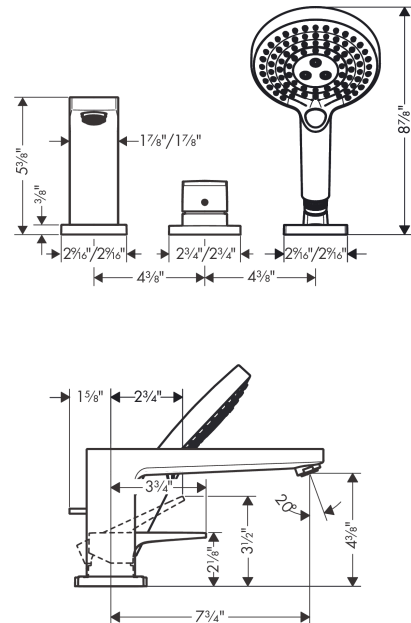

Metropol
3-Hole Roman Tub Set Trim with Loop Handle and 1.75 GPM Handshower
 Surface: **chrome** Part no. : **74554001**

Description

Features

- Flow: 5.81 GPM (22 L/Min)
- Flow rate of hand shower at 3 bar: 1.75 GPM (6.6 L/Min)
- Ceramic cartridge
- Integrated double backflow prevention

Item details

List Price \$ 989.00

Technology

Compliance

Product image

Scale drawing

Metropol
3-Hole Roman Tub Set Trim with Loop Handle and 1.75 GPM Handshower
 Surface: **chrome** Part no. : **74554001**

Exploded drawing

Year of production: >07/18

Metropol

3-Hole Roman Tub Set Trim with Loop Handle and 1.75 GPM Handshower

Surface: **chrome** Part no. : **74554001**

Spare parts list

Year of production: >07/18

Pos.	Description	Part no.	Price	PU
1	spout cpl.	93151000	-	1
2	aerator M24x1 (30 l/min)	96512000	-	1
3	diverter knob	98707000	-	1
4	O-ring 41x1,5	98168000	-	1
5	escutcheon for spout	93152000	-	1
6	selector assy	96775000	-	1
7	O-Ring 14x2,5	98189000	-	1
8	O-Ring 23x2,5	98183000	-	1
9	O-Ring 22x2	98185000	-	1
10	O-ring 9x2,5	98217000	-	1
11	handle	93076000	-	1
12	screw cover	96338000	-	1
13	escutcheon	93138000	-	1
14	cartridge, assy	92730000	-	1
15	locking screw for handle	95140000	-	1
16	seal	95008000	-	1
17	handshower	26036001	-	1
18	shower holder	28071000	-	1
19	set of non return valves DW 15	94074000	-	1
20	escutcheon for shower holder	93153000	-	1
21	O-ring 56x2	98468000	-	1